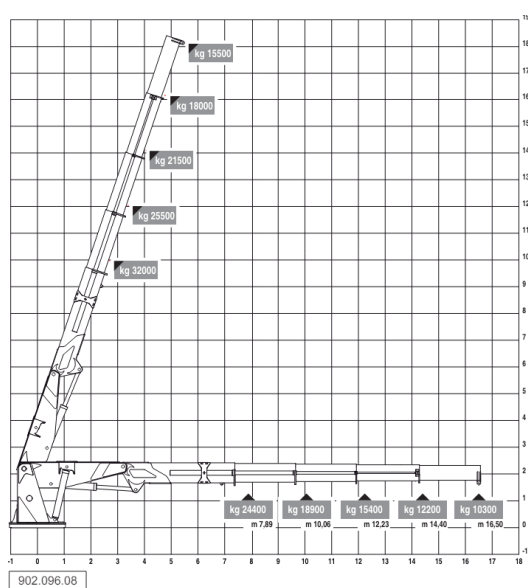

DETAILED SPECIFICATIONS

Propulsion System

Bow thruster:	360° BSI 1000 280 kW
Main engines:	2 x Caterpillar C32 970 kW Twin fixed propellers in nozzles
Auxiliary engines:	2 x Caterpillar C9 250 kVA – 400 V / 50 Hz
Power output:	1940 kW

Deck Lay-out

Crane FWD:	Heila HLRM-4SL 230 tm Fixed hook SWL 10.3 t @ 16.50 m Wire winch SWL 5 t full range
Crane AFT:	Heila HLRM-3S 140 tm Fixed hook SWL 10 t – 12.17 m
Anchor handling winch:	AHT winch 100 t – 9 m/ min 50 t – 18 m/ min
Towing winch:	AHT winch 50 t – 7 m/min 25 t – 14 m/min
Tugger winch:	15 t – 12 m/min
Chain/wire stopper:	Karm Fork type
Towing pins:	WK 2-on row
A-Frame	optional

Accommodation

Accommodation:	7
Cabins:	3 single 2 double

Navigation & Communication

GMDSS:	A1, A2, A3

CRANE DIAGRAMS

AFT hydraulic crane

Coastal Ace AFT crane Heila HLRM 230-4SL