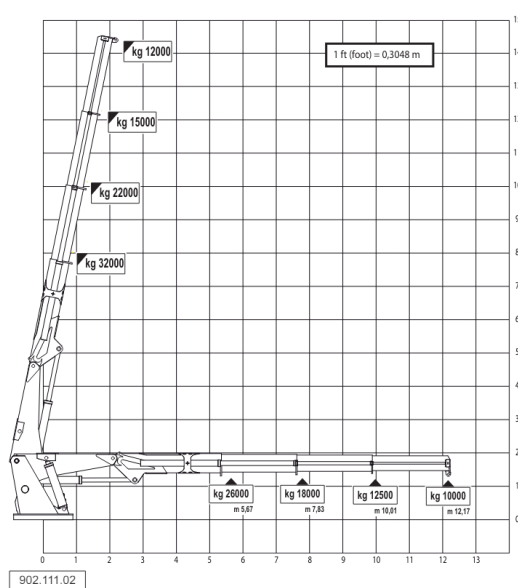

FWD hydraulic crane

Coastal Ace FWD Heila HLRM 140-3S