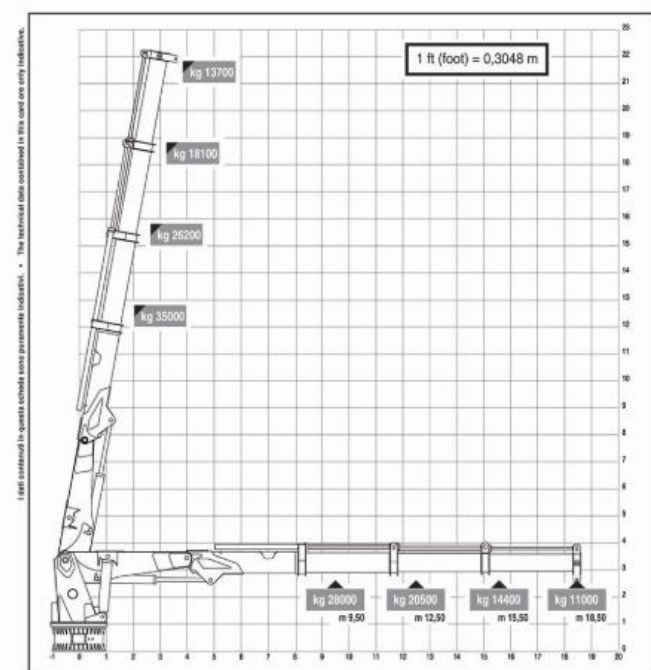

DETAILED SPECIFICATIONS

Propulsion System

Bow thruster:	300 kW
Stern thruster:	250 kW
Main engine:	2 x CATERPILLAR C32 ACERT
Power output:	2 x 970 kW

Auxiliary Systems

Generator sets:	3 x CATERPILLAR C9 3 x 250 kVA
Harbour set:	CATERPILLAR C4.4 123 kVA

Accommodation

POB:	16
	2 single
Cabins:	5 double
	1 quadruple

Navigation & Communication

GMDSS:	A1 + A2 + A3
Satellite communication:	VSAT THALOS

Deck Lay-out

Crane FWD:	HEILA HLMR 280-3SL 11 t @ 18.50 m 5 t winch
Crane AFT:	HEILA HLMR 140-3S 10 t @ 12.17 m
Anchor handling winch:	100 t pulling ; 150 t holding
Towing winch:	50 t pulling ; 60 tons holding
Tugger winch:	15 t pulling
Towing hook:	45 t
Stern roller:	5 m x 711 mm
Bow roller:	6.50 m x 1520 mm
Capstan:	5 t
Chain/Wire stopper:	75 t
Towing pins:	41 t
Boat landing:	Yes
Mooring winches:	Option
Moonpool:	Yes

CRANE DIAGRAMS

FWD hydraulic crane

Jif marlin FWD Cranes HLRM 280-3SL :