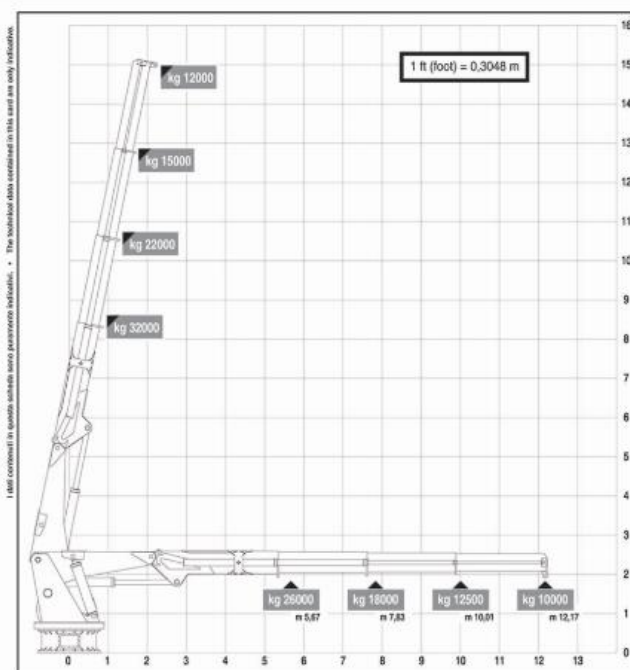

Tank Capacities

Fuel oil:	96 m ³
Fresh water:	30 m ³
Black/grey water:	7.50 m ³
Ballast water:	25 m ³
Dirty oil:	1.80 m ³

Dimensions

Length O.A.:	27 m
Beam O.A.:	12.60 m
Draught aft (range):	2.80 m – 3.40 m
Max deadweight tonnage:	220 t
Clear deck area:	170 m ²
Deck loading:	8.50 t/m ²

DETAILED SPECIFICATIONS

Propulsion System

Bow thruster:	300 kW
Stern thruster:	250 kW
Main engine:	2 x CATERPILLAR C32 ACERT
Power output:	2 x 970 kW

Auxiliary Systems

Generator sets:	3 x CATERPILLAR C9 3 x 250 kVA
Harbour set:	CATERPILLAR C4.4 123 kVA

Accommodation

POB:	16
	2 single
Cabins:	5 double
	1 quadruple

Navigation & Communication

GMDSS:	A1 + A2 + A3
Satellite communication:	VSAT THALOS

Deck Lay-out

Crane FWD:	HEILA HLMR 280-3SL 11 t @ 18.50 m 5 t winch
Crane AFT:	HEILA HLMR 140-3S 10 t @ 12.17 m
Anchor handling winch:	100 t pulling ; 150 t holding
Towing winch:	50 t pulling ; 60 tons holding
Tugger winch:	15 t pulling
Towing hook:	45 t
Stern roller:	5 m x 711 mm
Bow roller:	6.50 m x 1520 mm
Capstan:	5 t
Chain/Wire stopper:	75 t
Towing pins:	41 t
Boat landing:	Yes
Mooring winches:	Option
Moonpool:	Yes

CRANE DIAGRAMS

FWD hydraulic crane

Jif marlin FWD Cranes HLRM 280-3SL :

AFT hydraulic crane

Jif Marlin AFT Cranes HLRM 140-3S :

GENERAL ARRANGEMENT

ADDITIONAL PICTURES