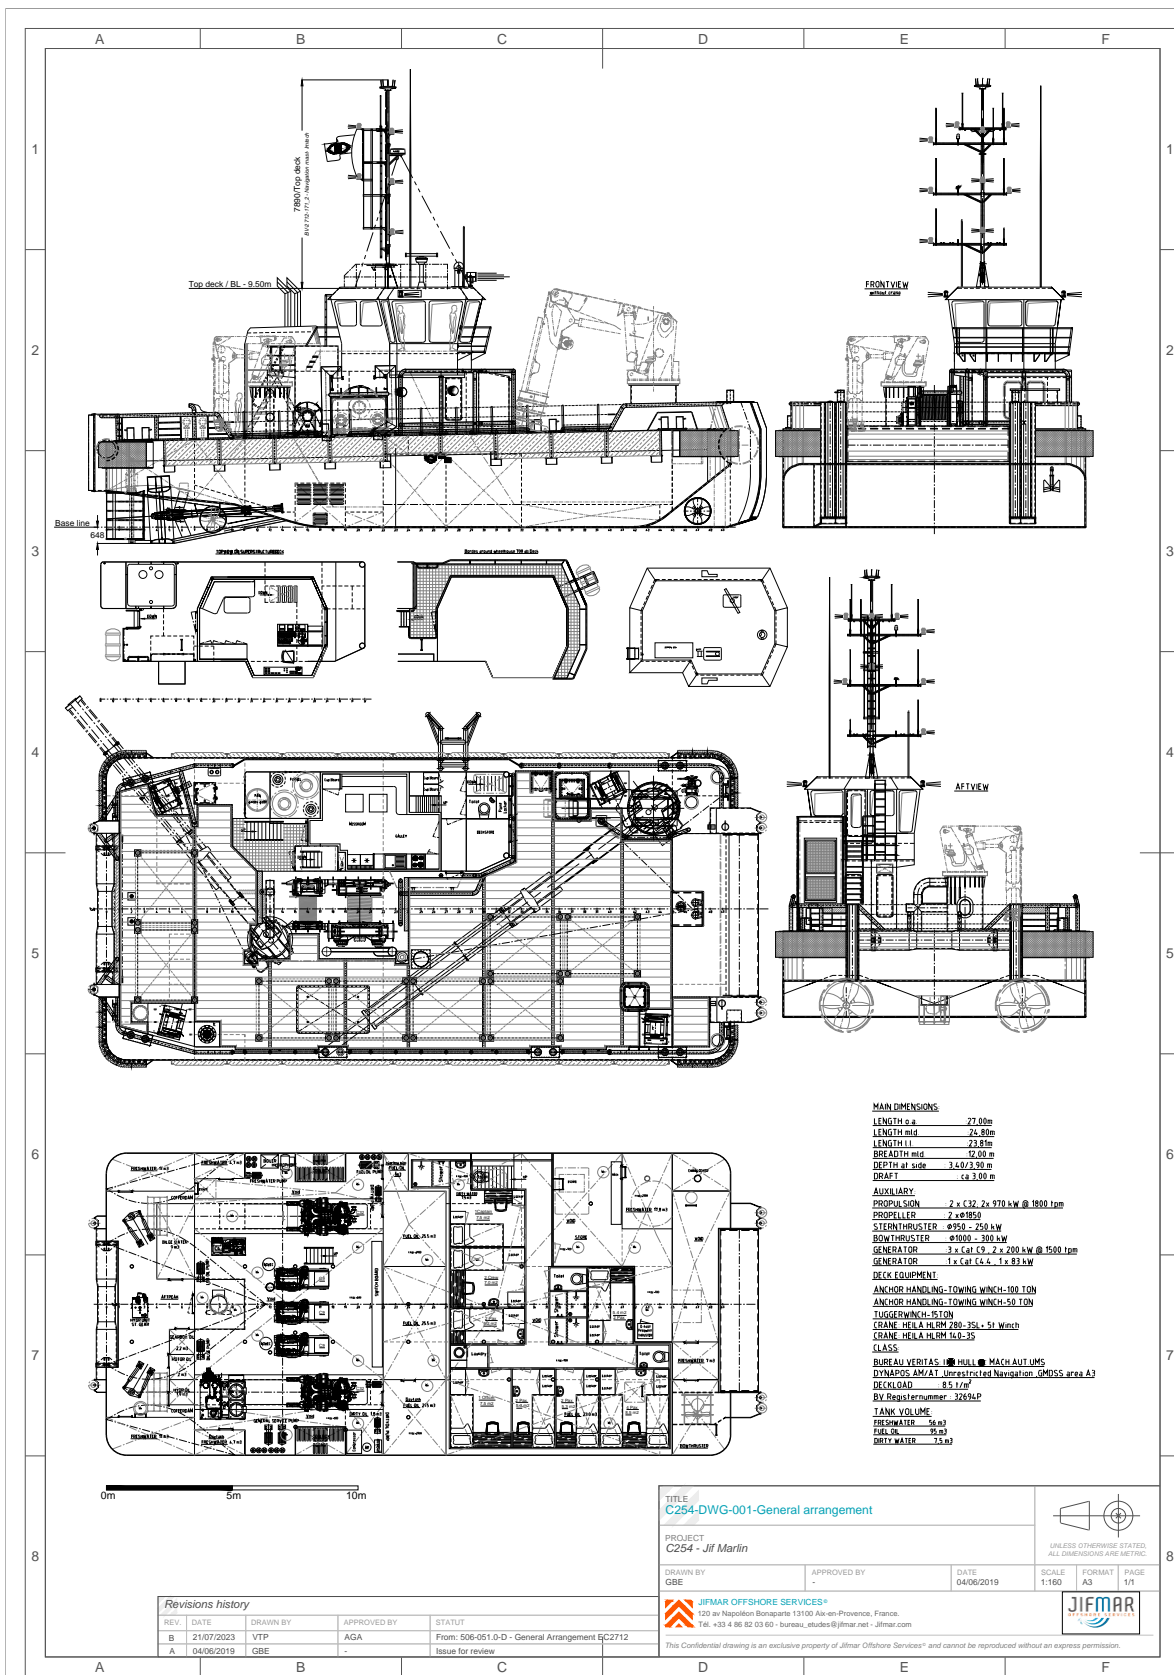

Tank Capacities

Fuel oil:	96 m ³
Fresh water:	30 m ³
Black/grey water:	7.50 m ³
Ballast water:	25 m ³
Dirty oil:	1.80 m ³

Dimensions

Length O.A.:	27 m
Beam O.A.:	12.60 m
Draught aft (range):	2.80 m – 3.40 m
Max deadweight tonnage:	220 t
Clear deck area:	170 m ²
Deck loading:	8.50 t/m ²

DETAILED SPECIFICATIONS

Propulsion System

Bow thruster:	300 kW
Stern thruster:	250 kW
Main engine:	2 x CATERPILLAR C32 ACERT
Power output:	2 x 970 kW

Auxiliary Systems

Generator sets:	3 x CATERPILLAR C9 3 x 250 kVA
Harbour set:	CATERPILLAR C4.4 123 kVA

Accommodation

POB:	16
	2 single
Cabins:	5 double
	1 quadruple

Navigation & Communication

GMDSS:	A1 + A2 + A3
Satellite communication:	VSAT THALOS

Deck Lay-out

Crane FWD:	HEILA HLMR 280-3SL 11 t @ 18.50 m 5 t winch
Crane AFT:	HEILA HLMR 140-3S 10 t @ 12.17 m
Anchor handling winch:	100 t pulling ; 150 t holding
Towing winch:	50 t pulling ; 60 tons holding
Tugger winch:	15 t pulling
Towing hook:	45 t
Stern roller:	5 m x 711 mm
Bow roller:	6.50 m x 1520 mm
Capstan:	5 t
Chain/Wire stopper:	75 t
Towing pins:	41 t
Boat landing:	Yes
Mooring winches:	Option
Moonpool:	Yes

CRANE DIAGRAMS

FWD hydraulic crane

Jif marlin FWD Cranes HLRM 280-3SL :

AFT hydraulic crane

Jif Marlin AFT Cranes HLRM 140-3S :

GENERAL ARRANGEMENT

ADDITIONAL PICTURES